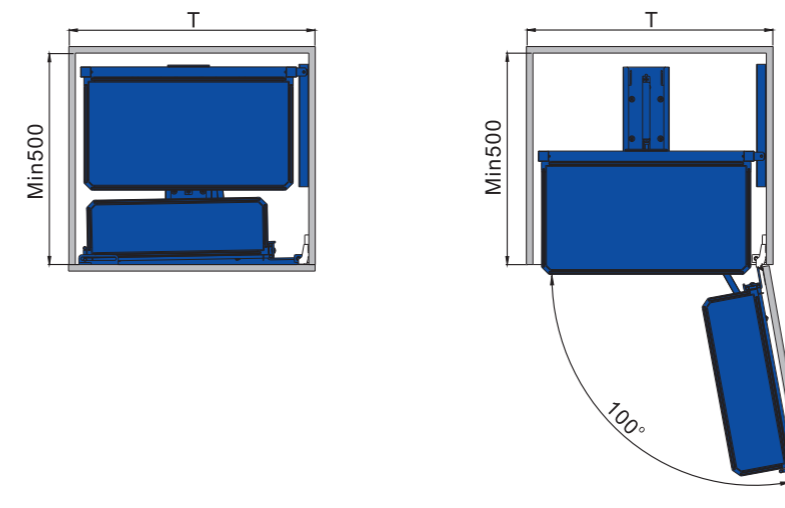

GLASS SWIVEL PULL-OUT BASKET

ADVANTAGES

Perfect connection between baskt and door

FUNCTION

Clear classification, more storage space, convenient and smooth operation

COMPONENTS

Flat glass basket and heavy duty slide

COLOUR

Dark grey

SIZE

450mm、600mm cabinet width

Code.	Cabinet Width T(MM)	W *D*H (MM) with slides	Layer	
WB1208S.045AG.DG	450	410X500X585	2	1Set
WB1208S.060AG.DG	600	560X500X585	2	1Set
WB1208S.045CG.DG	450	410X500X1090	4	1Set
WB1208S.060CG.DG	600	560X500X1090	4	1Set
WB1208S.045EG.DG	450	410X500X1690	6	1Set
WB1208S.060EG.DG	600	560X500X1690	6	1Set

COLOUR

Dark grey

SIZE

600mm、700mm、750mm、800mm、900mm cabinet width

Code.	Cabinet Width T(MM)	W *D*H (MM) with slides	
WB2352S.060.DG	600	564X471X175	1Set
WB2352S.070.DG	700	664X471X175	1Set
WB2352S.075.DG	750	714X471X175	1Set
WB2352S.080.DG	800	764X471X175	1Set
WB2352S.090.DG	900	864X471X175	1Set