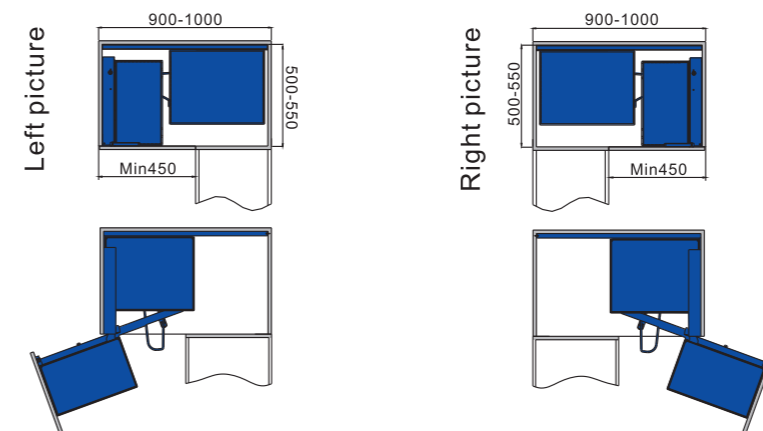

COLOUR

Dark grey

SIZE

600mm、700mm、750mm、800mm、900mm cabinet width

Code.	Cabinet Width T(MM)	W *D*H (MM) with slides	 1Set
WB2353S.060.DG	600	564X471X175	1Set
WB2353S.070.DG	700	664X471X175	1Set
WB2353S.075.DG	750	714X471X175	1Set
WB2353S.080.DG	800	764X471X175	1Set
WB2353S.090.DG	900	864X471X175	1Set

COLOUR

Dark grey

SIZE

300mm、350mm、400mm、450mm cabinet width

Code.	Cabinet Width T(MM)	W *D*H (MM) with slides	
WB2428S.030.DG	300	250X460X523	1Set
WB2428S.035.DG	350	300X460X523	1Set
WB2428S.040.DG	400	350X460X523	1Set
WB2428S.045.DG	450	400X460X523	1Set

GLASS MAGIC CORNER

ADVANTAGES

Soft closing; Make good use of corner space
Basket freely combination, left and right installation for choice

FUNCTION

For pots, big plates etc

COMPONENTS

High strength steel frame, movable glass basket

COLOUR

Dark grey

SIZE

900mm cabinet width

Code.	Cabinet Width T(MM)	W *D*H (MM) with slides	
WB2106SR.090G.DG	Min900	860-968X500-550X530	1Set
WB2106SL.090G.DG	Min900	860-968X500-550X530	1Set