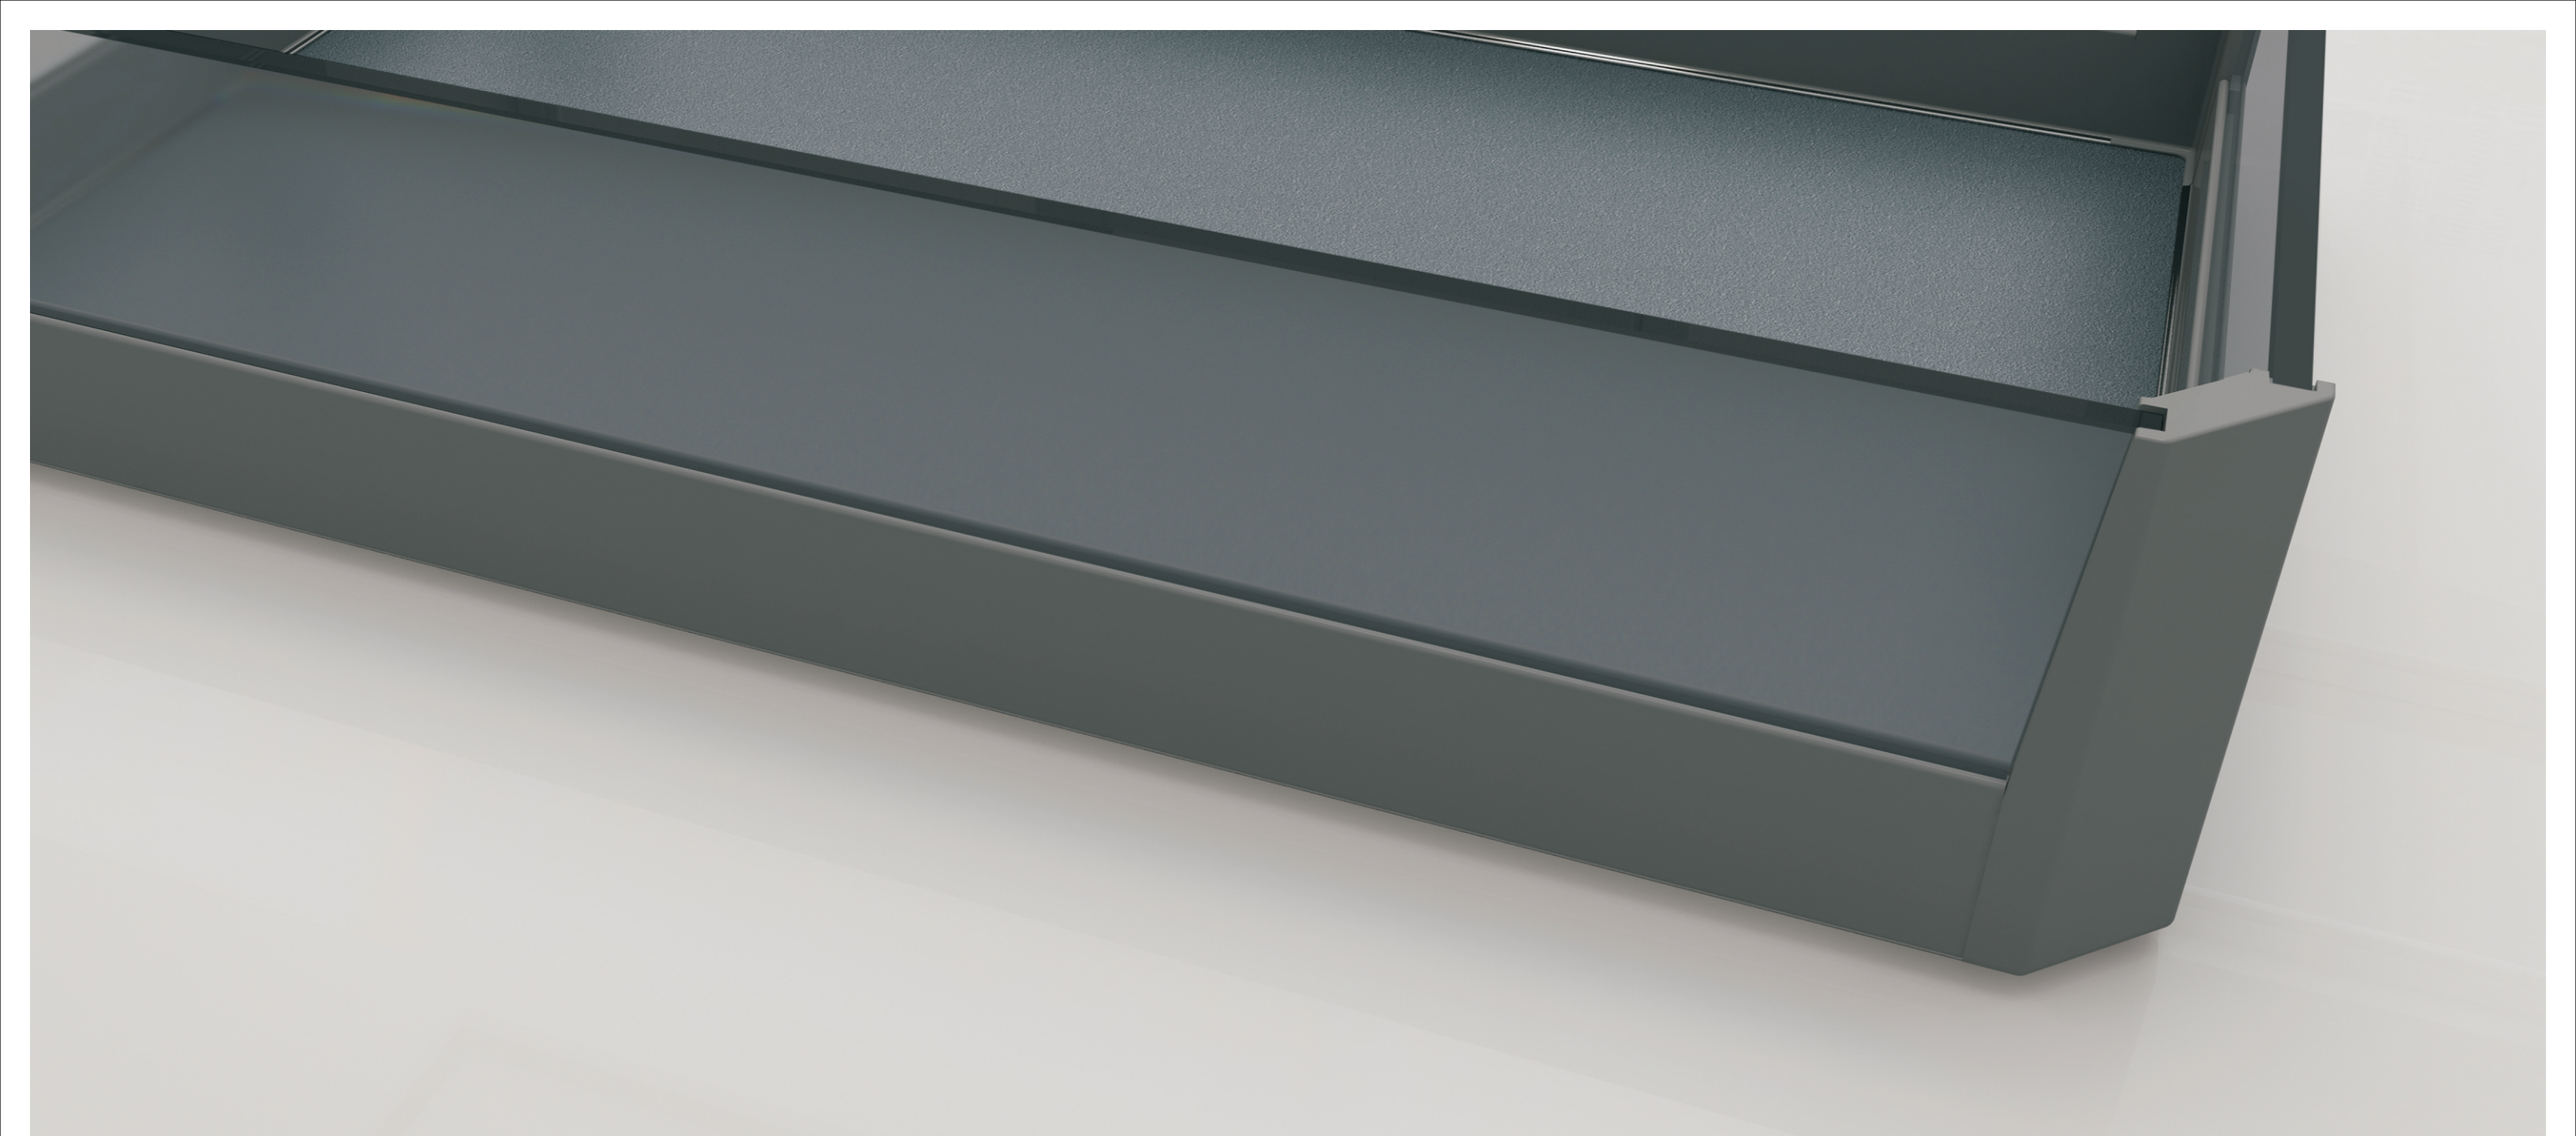

Brand introduction

Unihopper is one of the best name and manufacturer for the high-end furniture, kitchen, wardrobe, and bathroom cabinet industry in the world, with the R&D centre in Europe. We only offer Uni- design, Uni-product and Uni-service and we only look for the Uni-partner in the world.