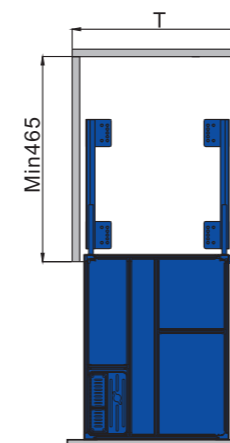

COLOUR

Dark grey

SIZE

600mm、700mm、750mm、800mm、900mm cabinet width

Code.	Cabinet Width T(MM)	W *D*H (MM) with slides	 1Set
WB2353S.060.DG	600	564X471X175	1Set
WB2353S.070.DG	700	664X471X175	1Set
WB2353S.075.DG	750	714X471X175	1Set
WB2353S.080.DG	800	764X471X175	1Set
WB2353S.090.DG	900	864X471X175	1Set

GLASS MULTI-BASKET

ADVANTAGES

Clip-on two way slow motion slides, 53mm soft closing distance

FUNCTION

For pots, big plates and plastic holders etc

COMPONENTS

Clip-on two way slow motion slides, with glass multi-basket

COLOUR

Dark grey

SIZE

300mm、350mm、400mm、450mm cabinet width

Code.	Cabinet Width T(MM)	W *D*H (MM) with slides	
WB2428S.030.DG	300	250X460X523	1Set
WB2428S.035.DG	350	300X460X523	1Set
WB2428S.040.DG	400	350X460X523	1Set
WB2428S.045.DG	450	400X460X523	1Set

COLOUR

Dark grey

SIZE

900mm cabinet width

Code.	Cabinet Width T(MM)	W *D*H (MM) with slides	
WB2106SR.090G.DG	Min900	860-968X500-550X530	1Set
WB2106SL.090G.DG	Min900	860-968X500-550X530	1Set