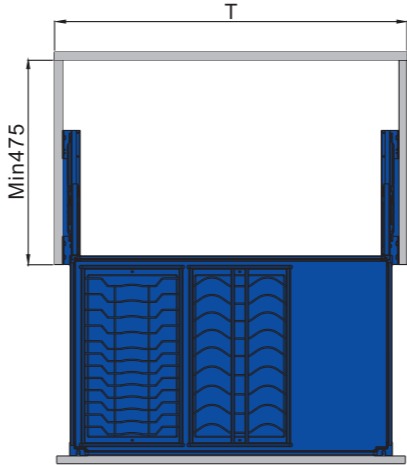

COLOUR

Dark grey

SIZE

600mm、700mm、750mm、800mm、900mm cabinet width

Code.	Cabinet Width T(MM)	W *D*H (MM) with slides	
WB2352S.060.DG	600	564X471X175	1Set
WB2352S.070.DG	700	664X471X175	1Set
WB2352S.075.DG	750	714X471X175	1Set
WB2352S.080.DG	800	764X471X175	1Set
WB2352S.090.DG	900	864X471X175	1Set

GLASS THREE SIDES BASKET

ADVANTAGES

Clip-on two way slow motion slides, 53mm soft closing distance

FUNCTION

For pots, big plates and plastic holders etc

COMPONENTS

Glass three sides basket, clear at a glance

COLOUR

Dark grey

SIZE

600mm、700mm、750mm、800mm、900mm cabinet width

Code.	Cabinet Width T(MM)	W *D*H (MM) with slides	 1Set
WB2353S.060.DG	600	564X471X175	1Set
WB2353S.070.DG	700	664X471X175	1Set
WB2353S.075.DG	750	714X471X175	1Set
WB2353S.080.DG	800	764X471X175	1Set
WB2353S.090.DG	900	864X471X175	1Set