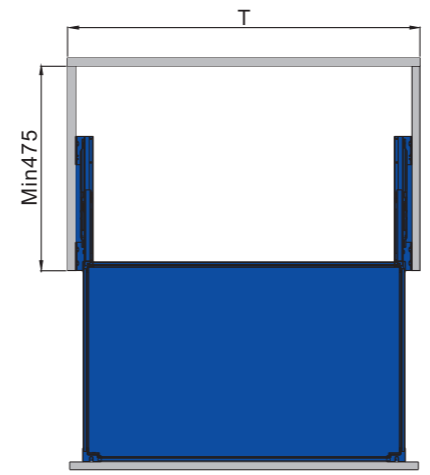

GLASS THREE SIDES BASKET

ADVANTAGES

Clip-on two way slow motion slides, 53mm soft closing distance

FUNCTION

For pots, big plates and plastic holders etc

COMPONENTS

Glass three sides basket, clear at a glance

COLOUR

Dark grey

SIZE

600mm、700mm、750mm、800mm、900mm cabinet width

Code.	Cabinet Width T(MM)	W *D*H (MM) with slides	
WB2352S.060.DG	600	564X471X175	1Set
WB2352S.070.DG	700	664X471X175	1Set
WB2352S.075.DG	750	714X471X175	1Set
WB2352S.080.DG	800	764X471X175	1Set
WB2352S.090.DG	900	864X471X175	1Set

COLOUR

Dark grey

SIZE

600mm、700mm、750mm、800mm、900mm cabinet width

Code.	Cabinet Width T(MM)	W *D*H (MM) with slides	 1Set
WB2353S.060.DG	600	564X471X175	1Set
WB2353S.070.DG	700	664X471X175	1Set
WB2353S.075.DG	750	714X471X175	1Set
WB2353S.080.DG	800	764X471X175	1Set
WB2353S.090.DG	900	864X471X175	1Set