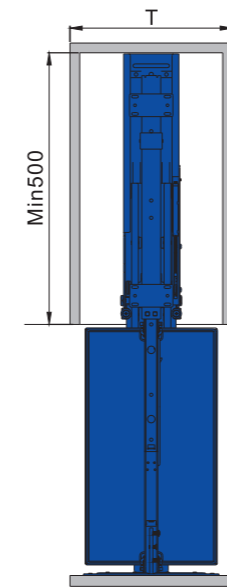

COLOUR

Dark grey

SIZE

450mm、600mm cabinet width

Code.	Cabinet Width T(MM)	W *D*H (MM) with slides	Layer	
WB1208S.045AG.DG	450	410X500X585	2	1Set
WB1208S.060AG.DG	600	560X500X585	2	1Set
WB1208S.045CG.DG	450	410X500X1090	4	1Set
WB1208S.060CG.DG	600	560X500X1090	4	1Set
WB1208S.045EG.DG	450	410X500X1690	6	1Set
WB1208S.060EG.DG	600	560X500X1690	6	1Set

GLASS SOFT CLOSING TALL UNIT BASKETS

ADVANTAGES

Smooth and soft closing

FUNCTION

Clear classification, more storage space, convenient and smooth operation

COMPONENTS

Flat glass basket and heavy duty slide

COLOUR

Dark grey

SIZE

150mm、300mm、400mm cabinet width

Code.	Cabinet Width T(MM)	W *D*H (MM) with slides	Layer	
WB1205S.015EG.DG	150	113X500X1970-2270	6	1Set
WB1205S.030EG.DG	300	245X500X1970-2270	6	1Set
WB1205S.040EG.DG	400	345X500X1970-2270	6	1Set

GLASS THREE SIDES BASKET

ADVANTAGES

Clip-on two way slow motion slides, 53mm soft closing distance

FUNCTION

For pots, big plates and plastic holders etc

COMPONENTS

Glass three sides basket, clear at a glance