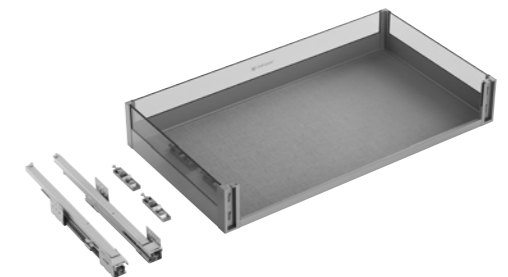

→ TECHNICAL DETAILS

MODEL	CABINET W (mm)	WIDTH x DEPTH x HEIGHT (mm) With slides	PACKAGING
WB2352S.060.DG	600	564x471x175	1 Set
WB2352S.070.DG	700	664x471x175	1 Set
WB2352S.075.DG	750	714x471x175	1 Set
WB2352S.080.DG	800	764x471x175	1 Set
WB2352S.090.DG	900	864x471x175	1 Set