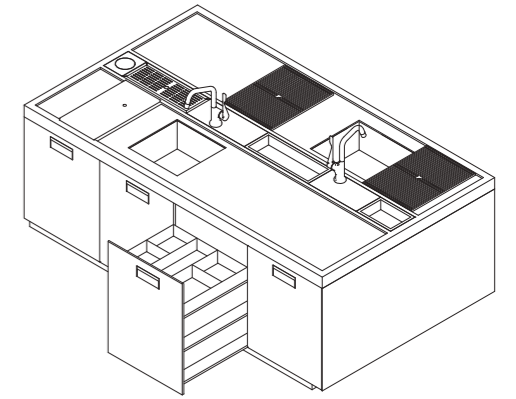

INDEX

P

P.011-068

PHANTOM