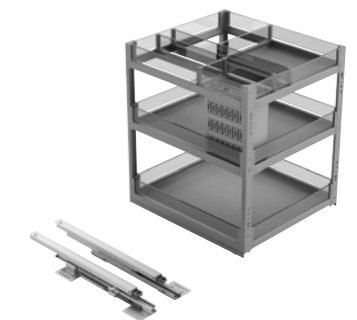

→ TECHNICAL DETAILS

MODEL	CABINET W (mm)	WIDTH x DEPTH x HEIGHT (mm) With slides	PACKAGING
WB2428S.030.DG	300	250x460x523	1 Set
WB2428S.035.DG	350	300x460x523	1 Set
WB2428S.040.DG	400	350x460x523	1 Set
WB2428S.045.DG	450	400x460x523	1 Set