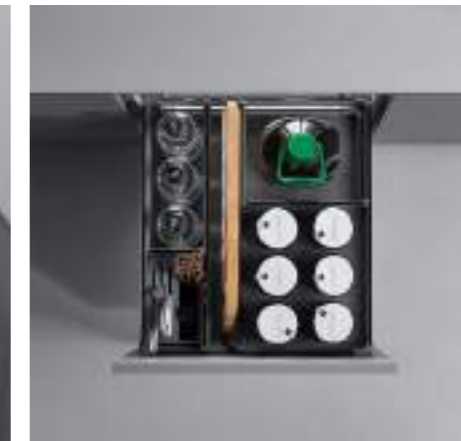

GLASS MULTI-BASKET

THREE LAYERS DESIGN MAKE STORAGE MORE REASONABLE AND ORDERLY.

GLASS SIDE MOUNTED BASKET

Glass Multi-Basket

→ FEATURES

- Clip-on two way slow motion slides, 53mm soft closing distance
- Glass three sides basket, synchronized conceal slide
- For pots, big plates and plastic holders etc
- Color: Dark grey