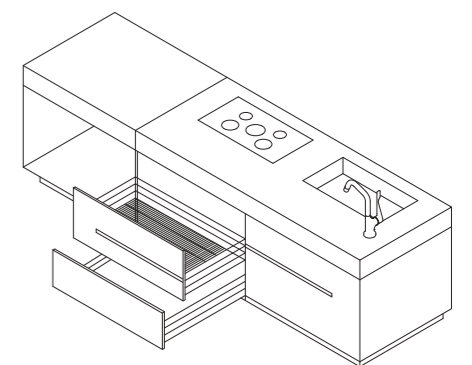

LINA

N

P.091-146

NANO

PHANTOM STORAGE SYSTEM

GLASS SWIVEL PULL-OUT BASKET

SYNCHRONIZED STRUCTURE BRINGS YOU EASY STORAGE AND SMOOTH OPENING. HEAVY DUTY SLIDE, WITH MORE LARGER LOADING CAPACITY, STORAGE KITCHEN STUFFS AS POSSIBLE AS YOU CAN.