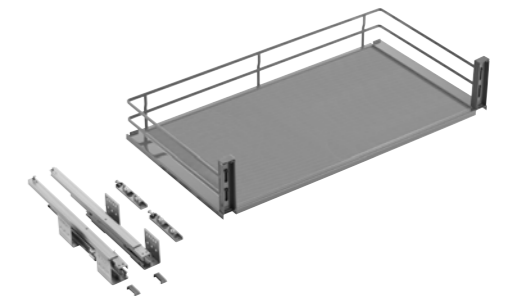

→ TECHNICAL DETAILS

MODEL	CABINET W (mm)	WIDTH x DEPTH x HEIGHT (mm) With slides	PACKAGING
WB2382S.060.NDG	600	564x435x185	1 Set
WB2382S.070.NDG	700	664x435x185	1 Set
WB2382S.075.NDG	750	714x435x185	1 Set
WB2382S.080.NDG	800	764x435x185	1 Set
WB2382S.090.NDG	900	864x435x185	1 Set