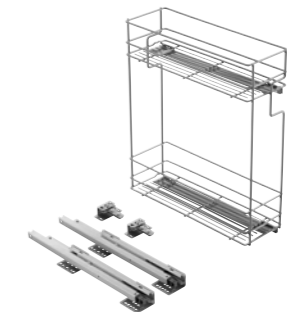

→ TECHNICAL DETAILS

MODEL	CABINET W (mm)	WIDTH x DEPTH x HEIGHT (mm) With slides	PACKAGING
WB2335SR.015.NDG	150	108x470x550	1 Set
WB2335SL.015.NDG	150	108x470x550	1 Set
WB2335SR.020.NDG	200	150x470x550	1 Set
WB2335SL.020.NDG	200	150x470x550	1 Set