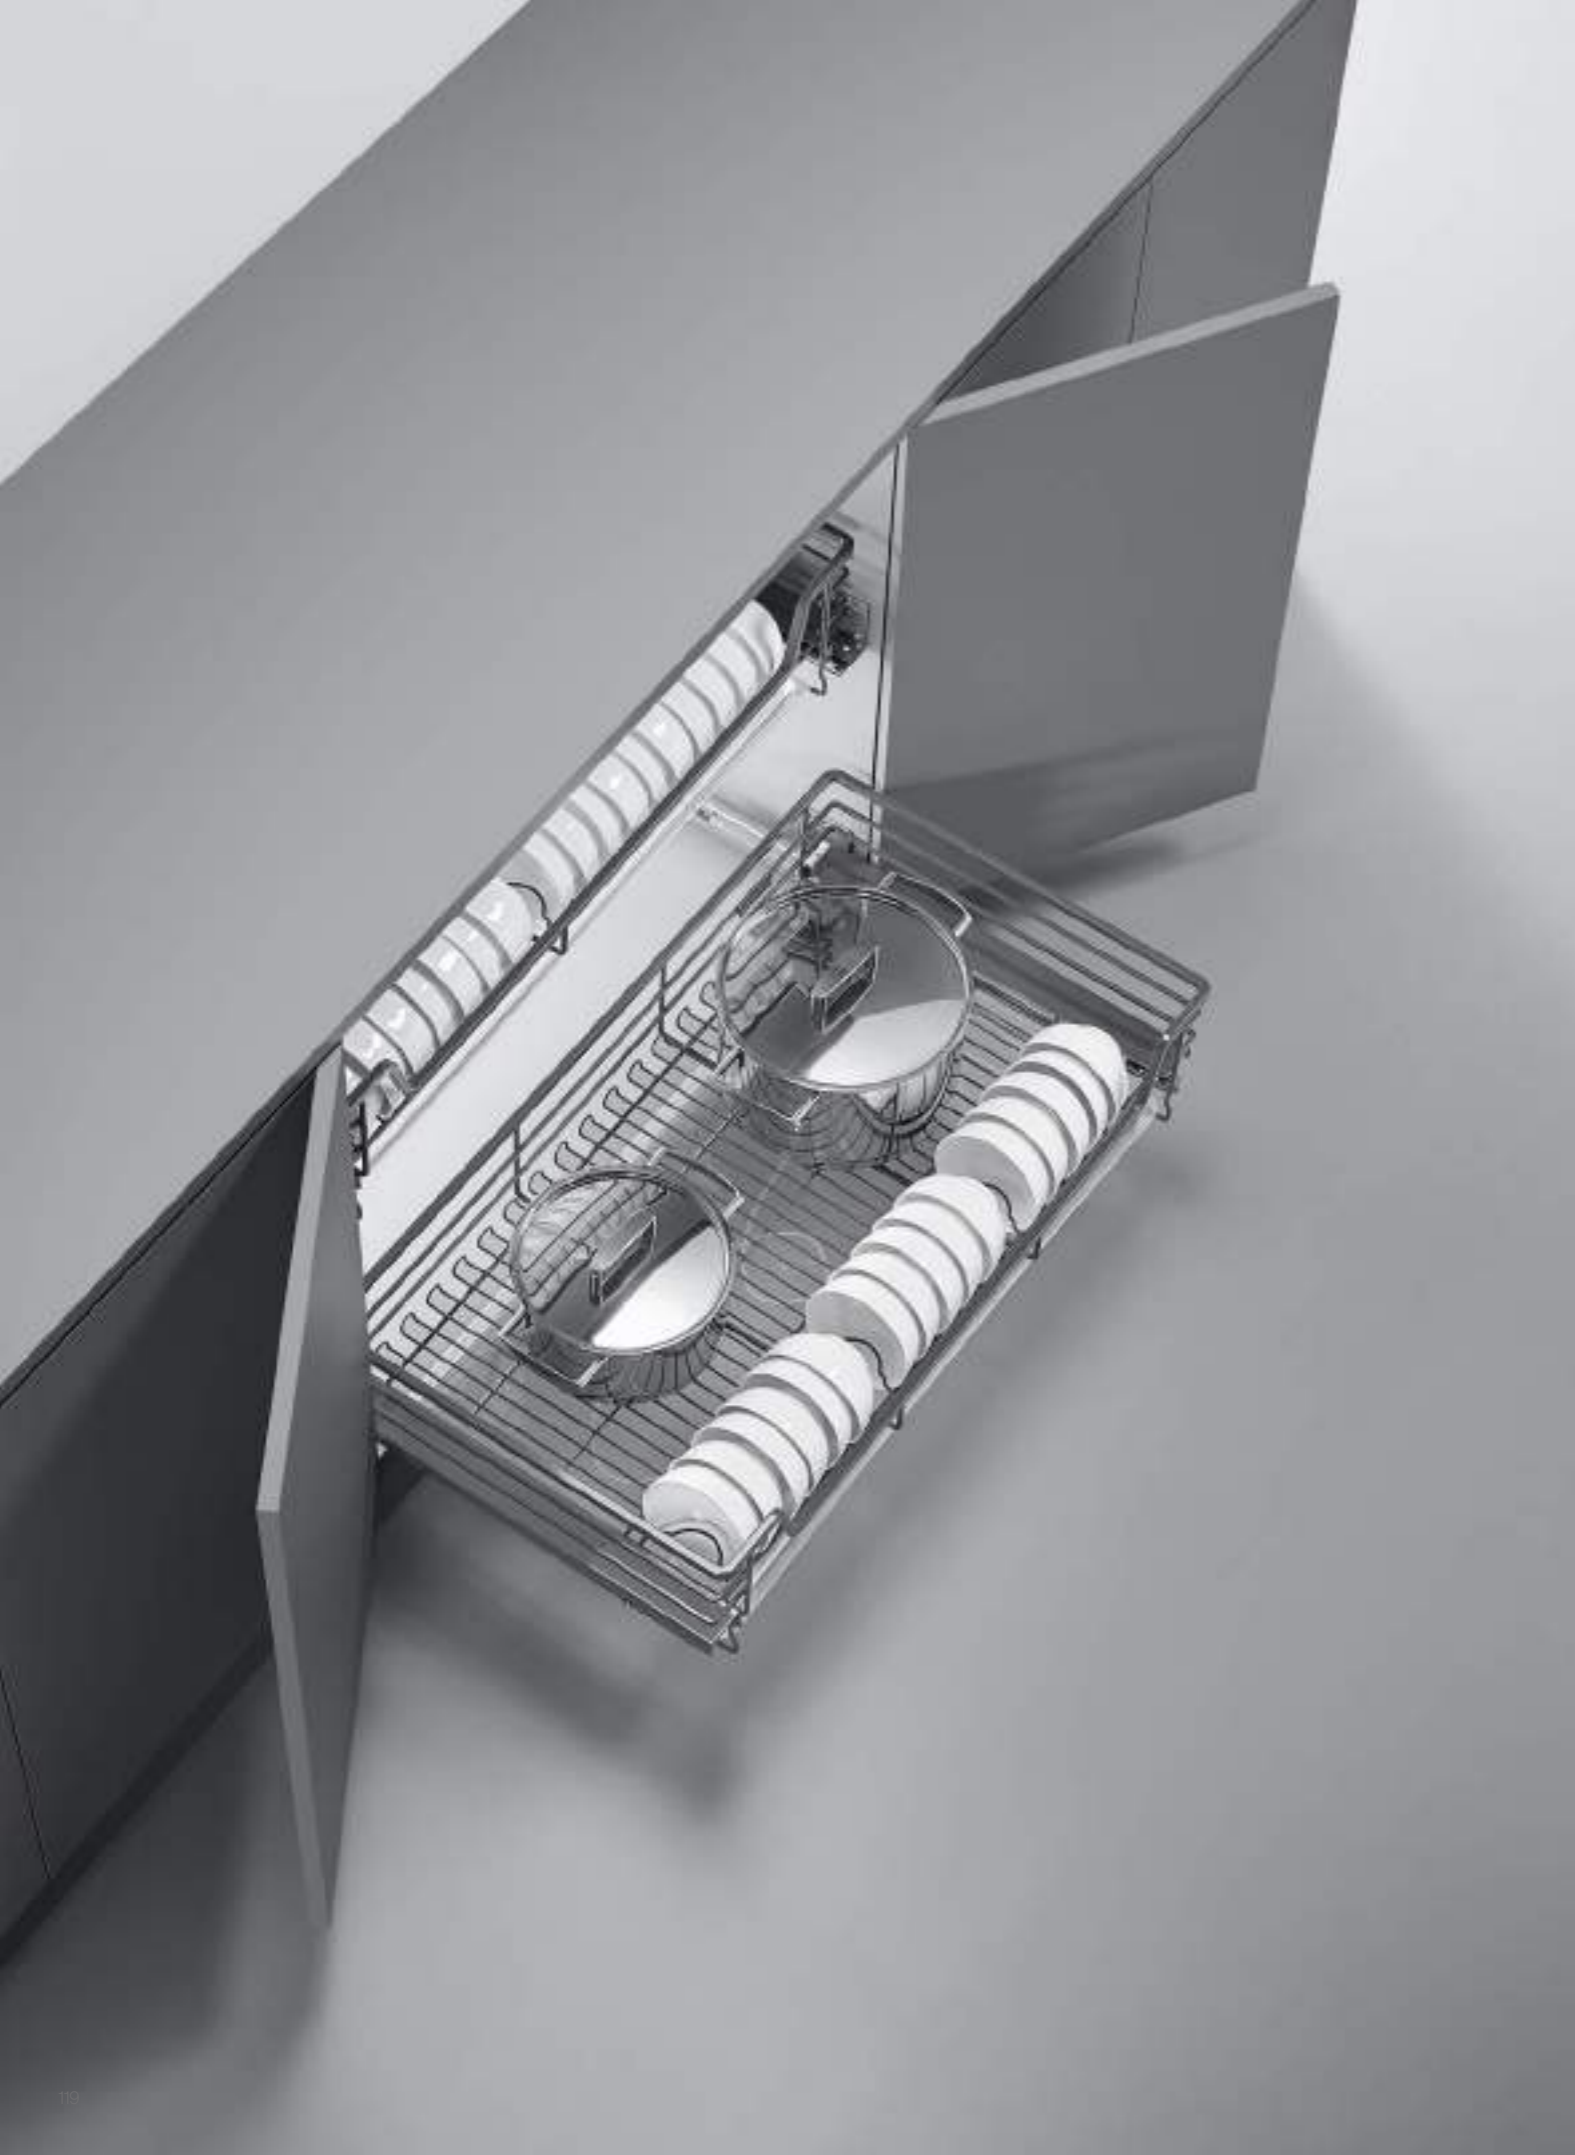

Four Sides Plain Basket

→ FEATURES

- Clip-on two way slow motion slides, 53mm soft closing distance
- Glass three sides basket, synchronized conceal slide
- For pots, big plates and plastic holders etc
- Color: Nano dark grey