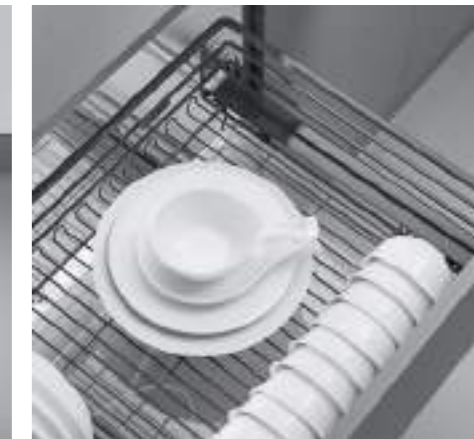

Three Sides Dish Rack

→ FEATURES

- Clip-on two way slow motion slides, 53mm soft closing distance
- Glass three sides basket, synchronized conceal slide
- For pots, big plates and plastic holders etc
- Color: Nano dark grey

→ TECHNICAL DETAILS

MODEL	CABINET W (mm)	WIDTH x DEPTH x HEIGHT (mm) With slides	PACKAGING
WB2334S.060.NDG	600	564x475x195	1 Set
WB2334S.070.NDG	700	664x475x195	1 Set
WB2334S.075.NDG	750	714x475x195	1 Set
WB2334S.080.NDG	800	764x475x195	1 Set
WB2334S.090.NDG	900	864x475x195	1 Set