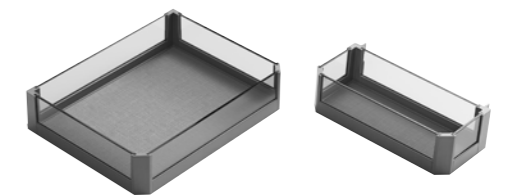

→ TECHNICAL DETAILS

MODEL	CABINET W (mm)	WIDTH x DEPTH x HEIGHT (mm) With slides	PACKAGING
WB1208S.045EG.DG	450	410x490x1710	1 Set / 2 Carton (6 Layers)
WB1208S.060EG.DG	600	560x490x1710	1 Set / 2 Carton (6 Layers)