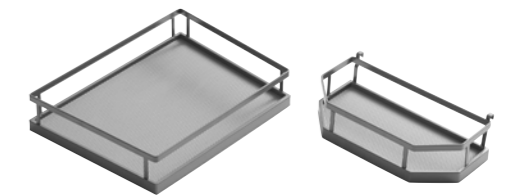

→ TECHNICAL DETAILS

MODEL	CABINET W (mm)	WIDTH x DEPTH x HEIGHT (mm) With slides	PACKAGING
WB1208S.045CW.DG	450	410x490x1110	1 Set / 2 Carton (4 Layers)
WB1208S.060CW.DG	600	560x490x1110	1 Set / 2 Carton (4 Layers)