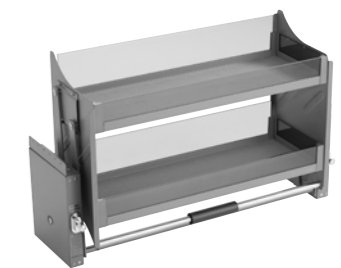

→ TECHNICAL DETAILS

MODEL	CABINET W (mm)	WIDTH x DEPTH x HEIGHT (mm)	PACKAGING
WB3303S.060.DG	600	560x280x560	1 Set
WB3303S.070.DG	700	660x280x560	1 Set
WB3303S.080.DG	800	760x280x560	1 Set
WB3303S.090.DG	900	860x280x560	1 Set