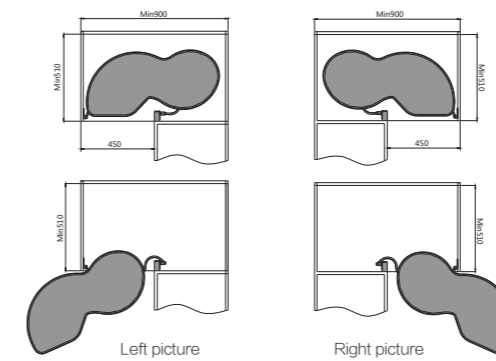

→ TECHNICAL DETAILS

MODEL	CABINET W (mm)	WIDTH x DEPTH x HEIGHT (mm)	PACKAGING
WB2202SR.090.DG	900	830x440x540	1 Set
WB2202SL.090.DG	900	830x440x540	1 Set