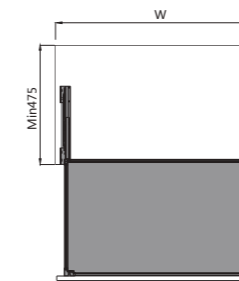

Glass Three Sides Basket

→ FEATURES

- Clip-on two way slow motion slides, 53mm soft closing distance
- Glass three sides basket, synchronized conceal slide
- For pots, big plates and plastic holders etc
- Color: Dark grey

→ TECHNICAL DETAILS

MODEL	CABINET W (mm)	WIDTH x DEPTH x HEIGHT (mm) With slides	PACKAGING
WB2352S.060.DG	600	564x471x175	1 Set
WB2352S.070.DG	700	664x471x175	1 Set
WB2352S.075.DG	750	714x471x175	1 Set
WB2352S.080.DG	800	764x471x175	1 Set
WB2352S.090.DG	900	864x471x175	1 Set