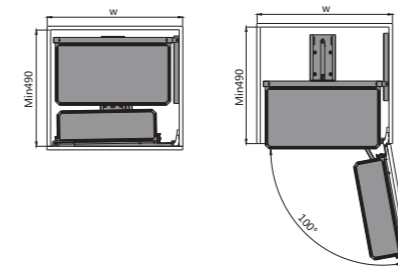

→ TECHNICAL DETAILS

MODEL	CABINET W (mm)	WIDTH x DEPTH x HEIGHT (mm) With slides	PACKAGING
WB1208S.045EG.DG	450	410x490x1710	1 Set / 2 Carton (6 Layers)
WB1208S.060EG.DG	600	560x490x1710	1 Set / 2 Carton (6 Layers)