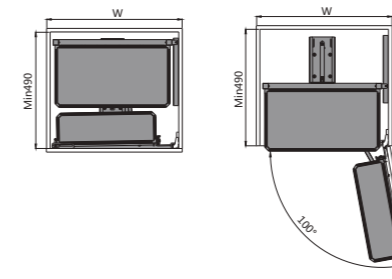

→ TECHNICAL DETAILS

MODEL	CABINET W (mm)	WIDTH x DEPTH x HEIGHT (mm) With slides	PACKAGING
WB1208S.045CW.DG	450	410x490x1110	1 Set / 2 Carton (4 Layers)
WB1208S.060CW.DG	600	560x490x1110	1 Set / 2 Carton (4 Layers)