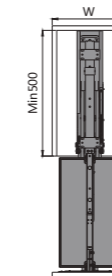

→ TECHNICAL DETAILS

MODEL	CABINET W (mm)	WIDTH x DEPTH x HEIGHT (mm) With slides	PACKAGING
WB1205S.015EG.DG	150	113x500x1970-2270	1 Set / 3 Carton (6 Layers)
WB1205S.030EG.DG	300	245x500x1970-2270	1 Set / 3 Carton (6 Layers)
WB1205S.040EG.DG	400	345x500x1970-2270	1 Set / 3 Carton (6 Layers)