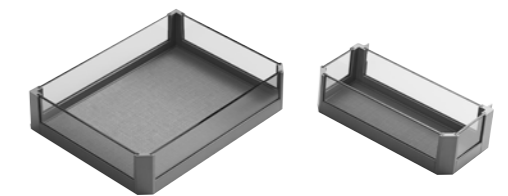

→ TECHNICAL DETAILS

MODEL	CABINET W (mm)	WIDTH x DEPTH x HEIGHT (mm) With slides	PACKAGING
WB1208S.045AG.DG	450	410x490x605	1 Set (2 Layers)
WB1208S.060AG.DG	600	560x490x605	1 Set (2 Layers)