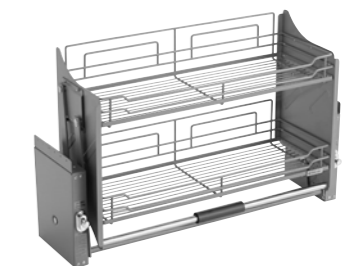

→ TECHNICAL DETAILS

MODEL	CABINET W (mm)	WIDTH x DEPTH x HEIGHT (mm)	PACKAGING
WB3302S.060.DG	600	560x280x560	1 Set
WB3302S.070.DG	700	660x280x560	1 Set
WB3302S.080.DG	800	760x280x560	1 Set
WB3302S.090.DG	900	860x280x560	1 Set