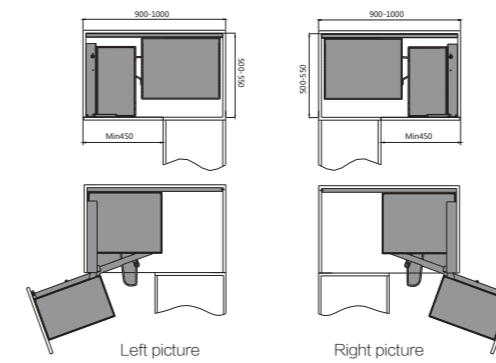

→ TECHNICAL DETAILS

MODEL	CABINET W (mm)	WIDTH x DEPTH x HEIGHT (mm) With slides	PACKAGING
WB2106SR.090W.DG	900	860-968x500-550x530	1Set
WB2106SL.090W.DG	900	860-968x500-550x530	1Set