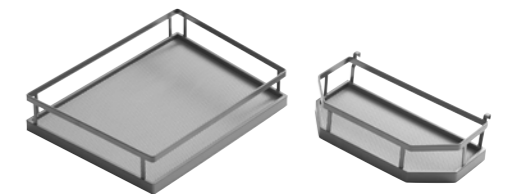

→ TECHNICAL DETAILS

MODEL	CABINET W (mm)	WIDTH x DEPTH x HEIGHT (mm) With slides	PACKAGING
WB1208S.045EW.DG	450	410x490x1710	1 Set / 2 Carton (6 Layers)
WB1208S.060EW.DG	600	560x490x1710	1 Set / 2 Carton (6 Layers)