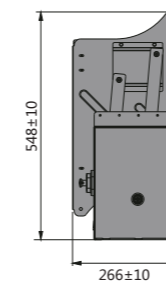

→ TECHNICAL DETAILS

MODEL	CABINET W (mm)	WIDTH x DEPTH x HEIGHT (mm)	PACKAGING
WB3303S.060.DG	600	560x280x560	1 Set
WB3303S.070.DG	700	660x280x560	1 Set
WB3303S.080.DG	800	760x280x560	1 Set
WB3303S.090.DG	900	860x280x560	1 Set