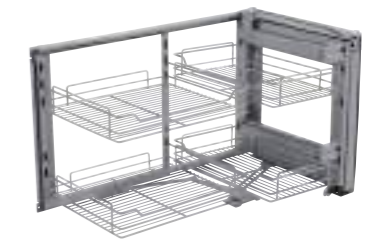

→ TECHNICAL DETAILS

MODEL	CABINET W (mm)	WIDTH x DEPTH x HEIGHT (mm) With slides	PACKAGING
WB2106SR.090S.CP	900	860x498x516	1 Set
WB2106SL.090S.CP	900	860x498x516	1 Set