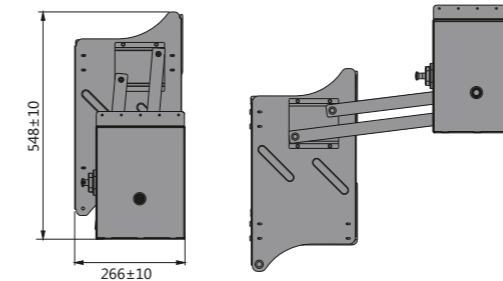

→ TECHNICAL DETAILS

MODEL	CABINET W (mm)	WIDTH x DEPTH x HEIGHT (mm)	PACKAGING
WB3302S.060.DG	600	560x280x560	1 Set
WB3302S.070.DG	700	660x280x560	1 Set
WB3302S.080.DG	800	760x280x560	1 Set
WB3302S.090.DG	900	860x280x560	1 Set