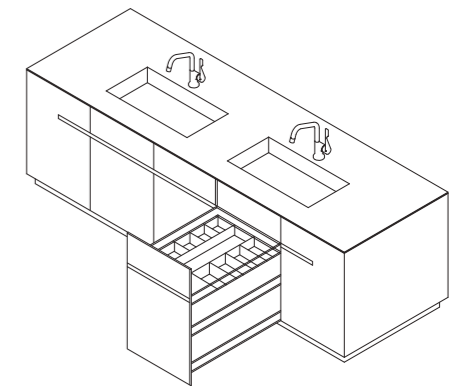

LINA

N

P.091-146

NANO

PHANTOM STORAGE SYSTEM

GLASS SWIVEL PULL-OUT BASKET

SYNCHRONIZED STRUCTURE BRINGS YOU EASY STORAGE AND SMOOTH OPENING. HEAVY DUTY SLIDE, WITH MORE LARGER LOADING CAPACITY, STORAGE KITCHEN STUFFS AS POSSIBLE AS YOU CAN.