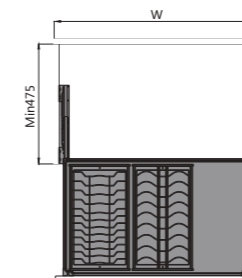

→ TECHNICAL DETAILS

MODEL	CABINET W (mm)	WIDTH x DEPTH x HEIGHT (mm) With slides	PACKAGING
WB2353S.060.DG	600	564x471x175	1 Set
WB2353S.070.DG	700	664x471x175	1 Set
WB2353S.075.DG	750	714x471x175	1 Set
WB2353S.080.DG	800	764x471x175	1 Set
WB2353S.090.DG	900	864x471x175	1 Set