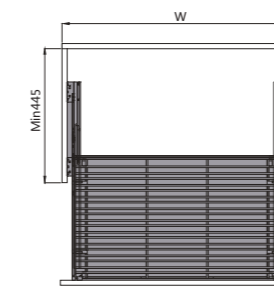

→ TECHNICAL DETAILS

MODEL	CABINET W (mm)	WIDTH x DEPTH x HEIGHT (mm) With slides	PACKAGING
WB2354S.060.DG	600	564x440x190	1 Set
WB2354S.070.DG	700	664x440x190	1 Set
WB2354S.075.DG	750	714x440x190	1 Set
WB2354S.080.DG	800	764x440x190	1 Set
WB2354S.090.DG	900	864x440x190	1 Set