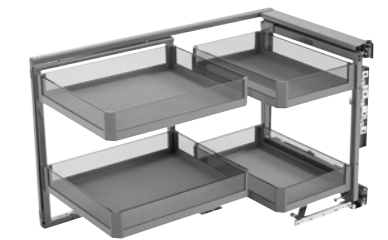

→ TECHNICAL DETAILS

MODEL	CABINET W (mm)	WIDTH x DEPTH x HEIGHT (mm) With slides	PACKAGING
WB2106SR.090G.DG	900	860-968x500-550x530	1 Set
WB2106SL.090G.DG	900	860-968x500-550x530	1 Set