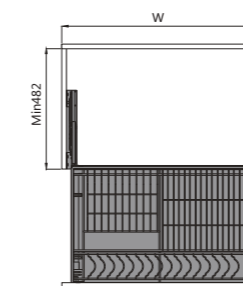

→ TECHNICAL DETAILS

MODEL	CABINET W (mm)	WIDTH x DEPTH x HEIGHT (mm) With slides	PACKAGING
WB2334S.060.NDG	600	564x475x195	1 Set
WB2334S.070.NDG	700	664x475x195	1 Set
WB2334S.075.NDG	750	714x475x195	1 Set
WB2334S.080.NDG	800	764x475x195	1 Set
WB2334S.090.NDG	900	864x475x195	1 Set