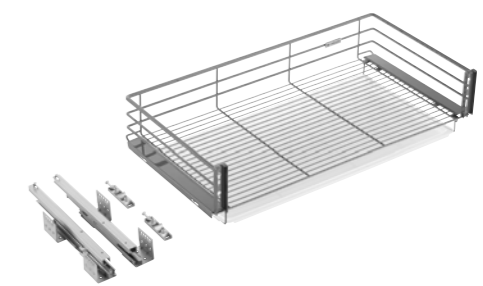

→ TECHNICAL DETAILS

MODEL	CABINET W (mm)	WIDTH x DEPTH x HEIGHT (mm) With slides	PACKAGING
WB2354S.060.DG	600	564x440x190	1 Set
WB2354S.070.DG	700	664x440x190	1 Set
WB2354S.075.DG	750	714x440x190	1 Set
WB2354S.080.DG	800	764x440x190	1 Set
WB2354S.090.DG	900	864x440x190	1 Set