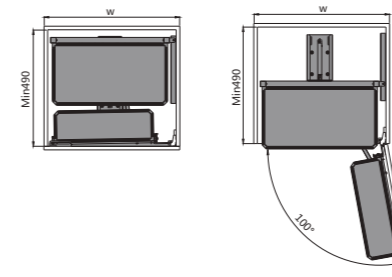

→ TECHNICAL DETAILS

MODEL	CABINET W (mm)	WIDTH x DEPTH x HEIGHT (mm) With slides	PACKAGING
WB1208S.045AG.DG	450	410x490x605	1 Set (2 Layers)
WB1208S.060AG.DG	600	560x490x605	1 Set (2 Layers)