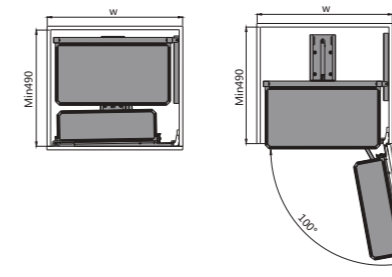

→ TECHNICAL DETAILS

MODEL	CABINET W (mm)	WIDTH x DEPTH x HEIGHT (mm) With slides	PACKAGING
WB1208S.045CG.DG	450	410x490x1110	1 Set / 2 Carton (4 Layers)
WB1208S.060CG.DG	600	560x490x1110	1 Set / 2 Carton (4 Layers)