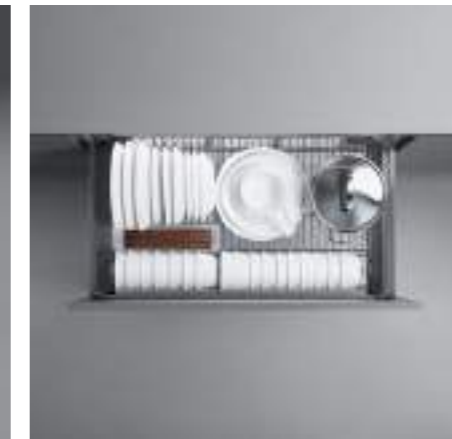

Three Sides Dish Rack

→ FEATURES

- Clip-on two way slow motion slides, 53mm soft closing distance
- Glass three sides basket, synchronized conceal slide
- For pots, big plates and plastic holders etc
- Color: Nano dark grey