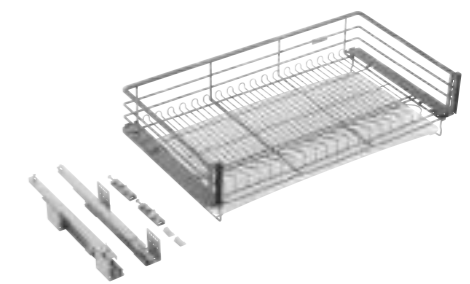

→ TECHNICAL DETAILS

MODEL	CABINET W (mm)	WIDTH x DEPTH x HEIGHT (mm) With slides	PACKAGING
WB2333S.060.NDG	600	564x475x175	1 Set
WB2333S.070.NDG	700	664x475x175	1 Set
WB2333S.075.NDG	750	714x475x175	1 Set
WB2333S.080.NDG	800	764x475x175	1 Set
WB2333S.090.NDG	900	864x475x175	1 Set