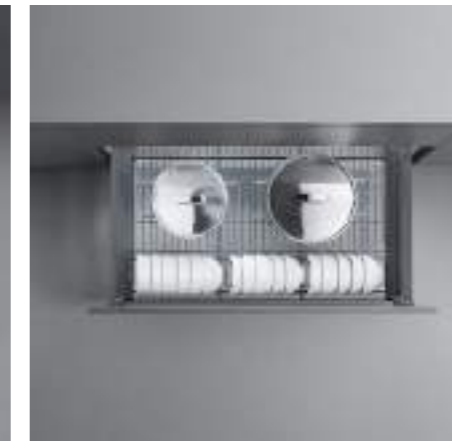

THREE SIDES PLAIN BASKET

THREE SIDES DISH RACK

Three Sides Plain Basket

→ FEATURES

- Clip-on two way slow motion slides, 53mm soft closing distance
- Glass three sides basket, synchronized conceal slide
- For pots, big plates and plastic holders etc
- Color: Nano dark grey