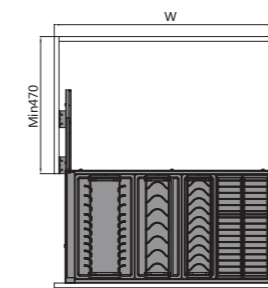

→ TECHNICAL DETAILS

MODEL	CABINET W (mm)	WIDTH x DEPTH x HEIGHT (mm) With slides	PACKAGING
WB2383S.060.NDG	600	564x435x185	1 Set
WB2383S.070.NDG	700	664x435x185	1 Set
WB2383S.075.NDG	750	714x435x185	1 Set
WB2383S.080.NDG	800	764x435x185	1 Set
WB2383S.090.NDG	900	864x435x185	1 Set