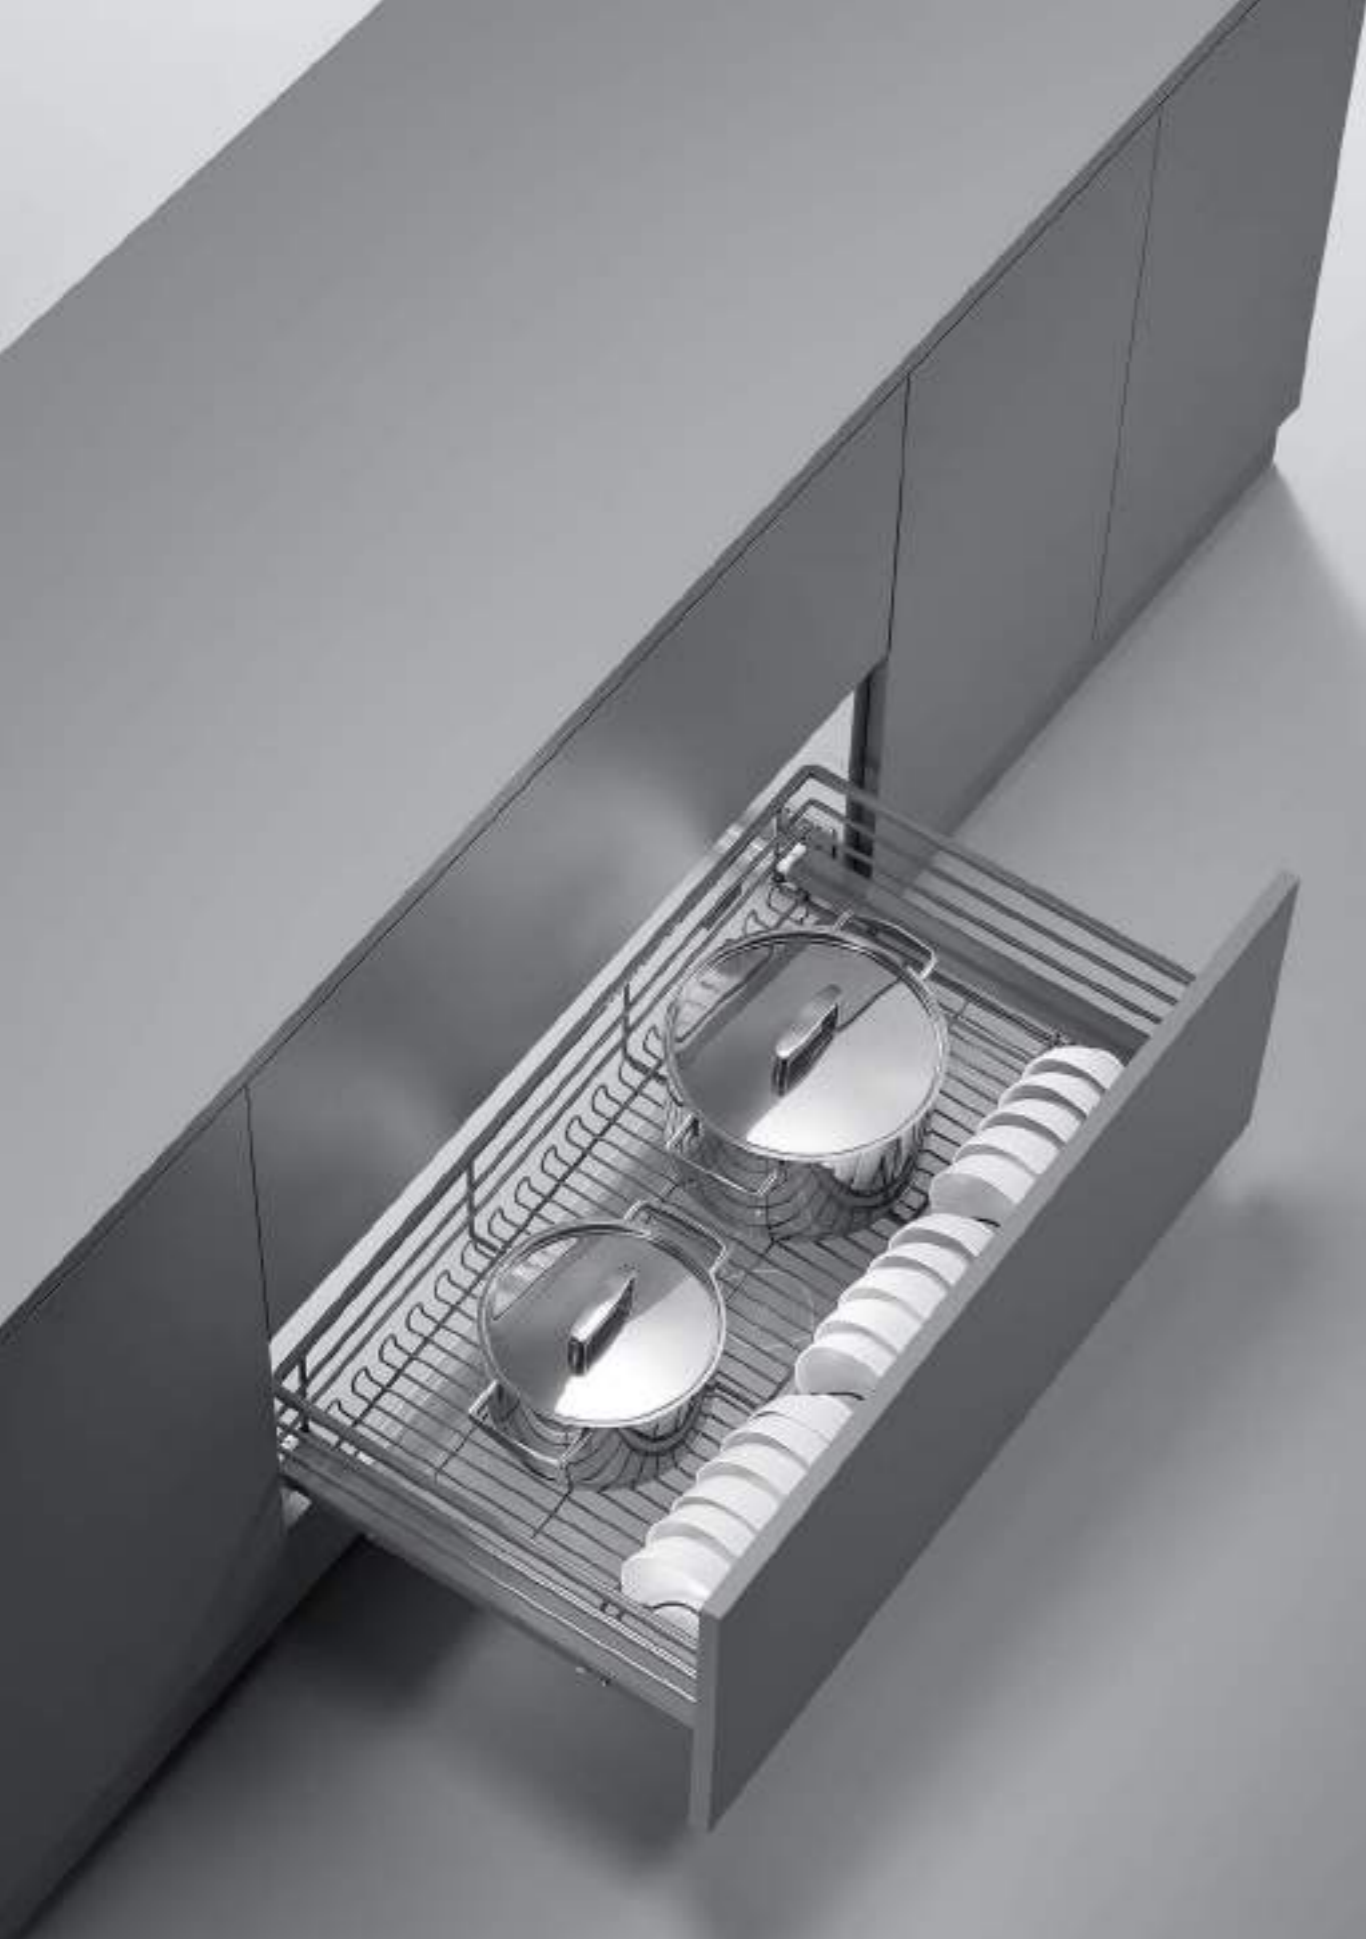

THREE SIDES PLAIN BASKET

THREE SIDES DISH RACK

Three Sides Plain Basket

→ FEATURES

- Clip-on two way slow motion slides, 53mm soft closing distance
- Glass three sides basket, synchronized conceal slide
- For pots, big plates and plastic holders etc
- Color: Nano dark grey