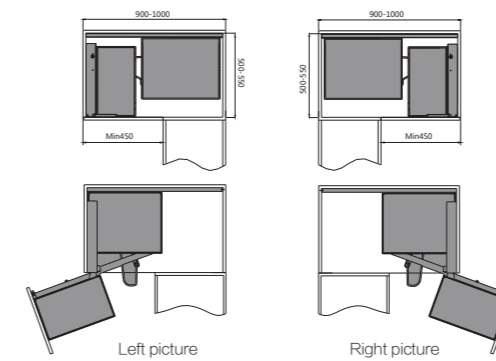

→ TECHNICAL DETAILS

MODEL	CABINET W (mm)	WIDTH x DEPTH x HEIGHT (mm) With slides	PACKAGING
WB2106SR.090G.DG	900	860-968x500-550x530	1 Set
WB2106SL.090G.DG	900	860-968x500-550x530	1 Set