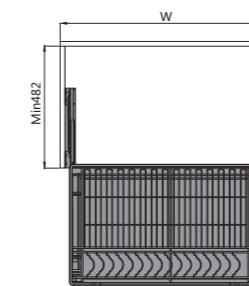

→ TECHNICAL DETAILS

MODEL	CABINET W (mm)	WIDTH x DEPTH x HEIGHT (mm) With slides	PACKAGING
WB2336S.060.NDG	600	564x475x175	1 Set
WB2336S.070.NDG	700	664x475x175	1 Set
WB2336S.075.NDG	750	714x475x175	1 Set
WB2336S.080.NDG	800	764x475x175	1 Set
WB2336S.090.NDG	900	864x475x175	1 Set