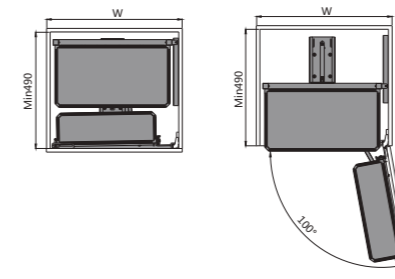

→ TECHNICAL DETAILS

MODEL	CABINET W (mm)	WIDTH x DEPTH x HEIGHT (mm) With slides	PACKAGING
WB1208S.045EW.DG	450	410x490x1710	1 Set / 2 Carton (6 Layers)
WB1208S.060EW.DG	600	560x490x1710	1 Set / 2 Carton (6 Layers)