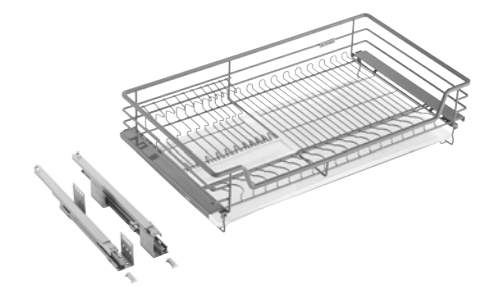

→ TECHNICAL DETAILS

MODEL	CABINET W (mm)	WIDTH x DEPTH x HEIGHT (mm) With slides	PACKAGING
WB2337S.060.NDG	600	564x475x175	1 Set
WB2337S.070.NDG	700	664x475x175	1 Set
WB2337S.075.NDG	750	714x475x175	1 Set
WB2337S.080.NDG	800	764x475x175	1 Set
WB2337S.090.NDG	900	864x475x175	1 Set