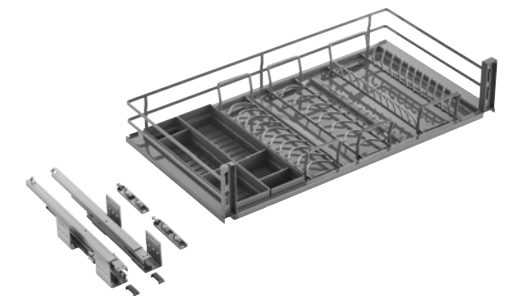

→ TECHNICAL DETAILS

MODEL	CABINET W (mm)	WIDTH x DEPTH x HEIGHT (mm) With slides	PACKAGING
WB2383S.060.NDG	600	564x435x185	1 Set
WB2383S.070.NDG	700	664x435x185	1 Set
WB2383S.075.NDG	750	714x435x185	1 Set
WB2383S.080.NDG	800	764x435x185	1 Set
WB2383S.090.NDG	900	864x435x185	1 Set