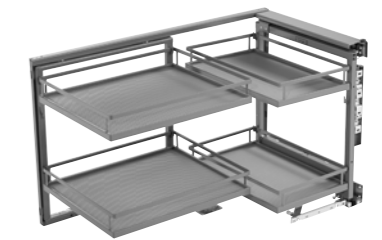

→ TECHNICAL DETAILS

MODEL	CABINET W (mm)	WIDTH x DEPTH x HEIGHT (mm) With slides	PACKAGING
WB2106SR.090W.DG	900	860-968x500-550x530	1Set
WB2106SL.090W.DG	900	860-968x500-550x530	1Set