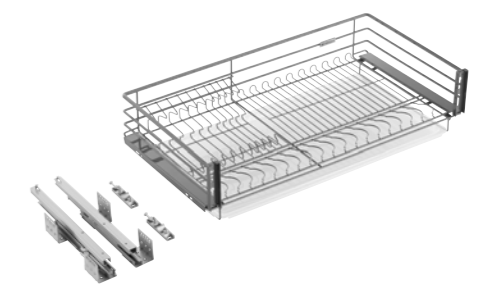

→ TECHNICAL DETAILS

MODEL	CABINET W (mm)	WIDTH x DEPTH x HEIGHT (mm) With slides	PACKAGING
WB2355S.060.DG	600	564x440x190	1 Set
WB2355S.070.DG	700	664x440x190	1 Set
WB2355S.075.DG	750	714x440x190	1 Set
WB2355S.080.DG	800	764x440x190	1 Set
WB2355S.090.DG	900	864x440x190	1 Set