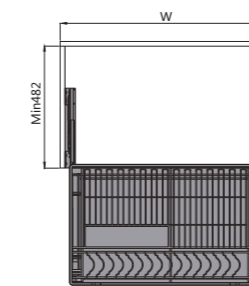

→ TECHNICAL DETAILS

MODEL	CABINET W (mm)	WIDTH x DEPTH x HEIGHT (mm) With slides	PACKAGING
WB2337S.060.NDG	600	564x475x175	1 Set
WB2337S.070.NDG	700	664x475x175	1 Set
WB2337S.075.NDG	750	714x475x175	1 Set
WB2337S.080.NDG	800	764x475x175	1 Set
WB2337S.090.NDG	900	864x475x175	1 Set