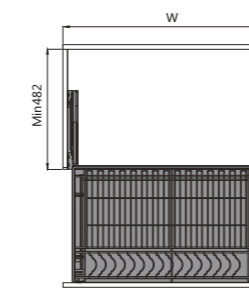

→ TECHNICAL DETAILS

MODEL	CABINET W (mm)	WIDTH x DEPTH x HEIGHT (mm) With slides	PACKAGING
WB2333S.060.NDG	600	564x475x175	1 Set
WB2333S.070.NDG	700	664x475x175	1 Set
WB2333S.075.NDG	750	714x475x175	1 Set
WB2333S.080.NDG	800	764x475x175	1 Set
WB2333S.090.NDG	900	864x475x175	1 Set