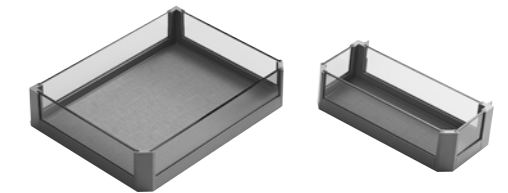

→ TECHNICAL DETAILS

MODEL	CABINET W (mm)	WIDTH x DEPTH x HEIGHT (mm) With slides	PACKAGING
WB1208S.045CG.DG	450	410x490x1110	1 Set / 2 Carton (4 Layers)
WB1208S.060CG.DG	600	560x490x1110	1 Set / 2 Carton (4 Layers)