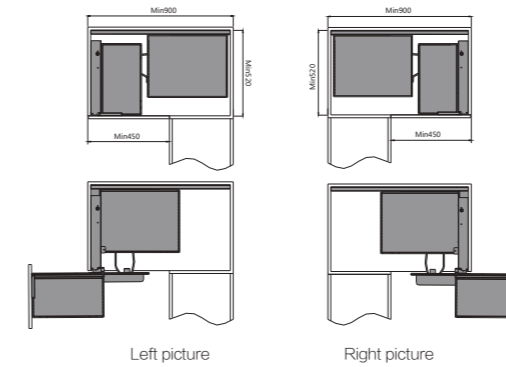

→ TECHNICAL DETAILS

MODEL	CABINET W (mm)	WIDTH x DEPTH x HEIGHT (mm) With slides	PACKAGING
WB2106SR.090S.CP	900	860x498x516	1 Set
WB2106SL.090S.CP	900	860x498x516	1 Set