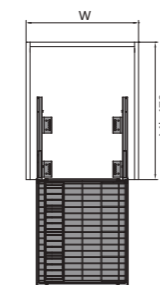

→ TECHNICAL DETAILS

MODEL	CABINET W (mm)	WIDTH x DEPTH x HEIGHT (mm) With slides	PACKAGING
WB2437S.030.NDG	300	218x440x524	1 Set
WB2437S.035.NDG	350	268x440x524	1 Set
WB2437S.040.NDG	400	318x440x524	1 Set
WB2437S.045.NDG	450	368x440x524	1 Set