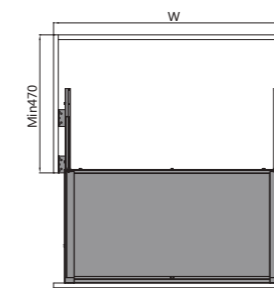

→ TECHNICAL DETAILS

MODEL	CABINET W (mm)	WIDTH x DEPTH x HEIGHT (mm) With slides	PACKAGING
WB2382S.060.NDG	600	564x435x185	1 Set
WB2382S.070.NDG	700	664x435x185	1 Set
WB2382S.075.NDG	750	714x435x185	1 Set
WB2382S.080.NDG	800	764x435x185	1 Set
WB2382S.090.NDG	900	864x435x185	1 Set