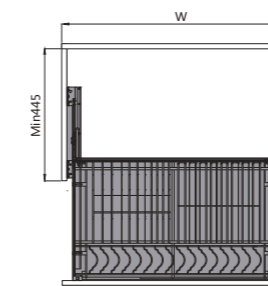

→ TECHNICAL DETAILS

MODEL	CABINET W (mm)	WIDTH x DEPTH x HEIGHT (mm) With slides	PACKAGING
WB2355S.060.DG	600	564x440x190	1 Set
WB2355S.070.DG	700	664x440x190	1 Set
WB2355S.075.DG	750	714x440x190	1 Set
WB2355S.080.DG	800	764x440x190	1 Set
WB2355S.090.DG	900	864x440x190	1 Set