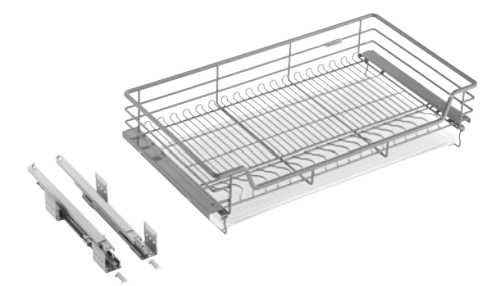

→ TECHNICAL DETAILS

MODEL	CABINET W (mm)	WIDTH x DEPTH x HEIGHT (mm) With slides	PACKAGING
WB2336S.060.NDG	600	564x475x175	1 Set
WB2336S.070.NDG	700	664x475x175	1 Set
WB2336S.075.NDG	750	714x475x175	1 Set
WB2336S.080.NDG	800	764x475x175	1 Set
WB2336S.090.NDG	900	864x475x175	1 Set